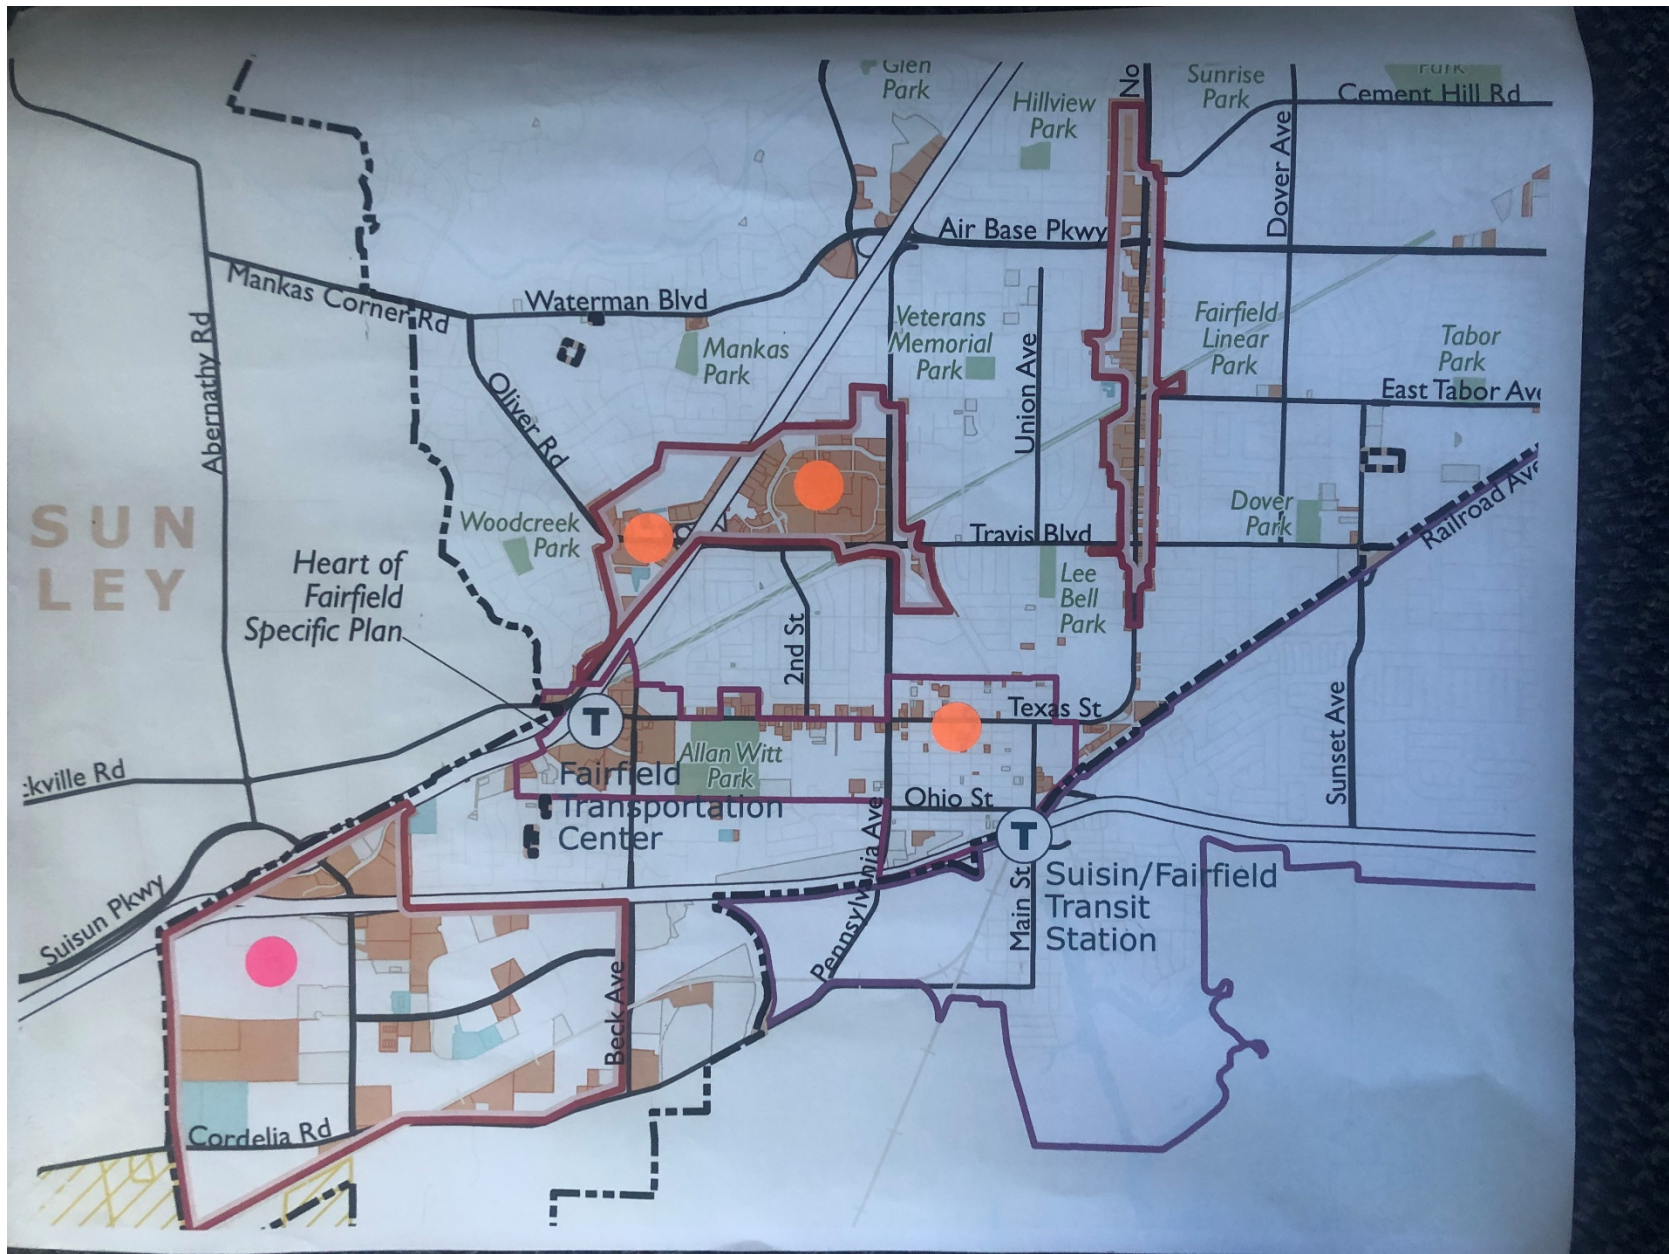

Legend

Residential ^{Specify:}  

Retail  

Office  

Mixed Use  

Industrial  

Parks 

Community Centers 

Other (write in) 

Connection 
(draw in)

...oriented height...
 ...visioned train sto...
 ...it easy for peo...
 ...work, and work ve...
 ...step over agric...
 ...though agricul...
 ...m north of I-80.

...Inna ve...
 ...o el tren SMART...
 ...Sonoma Marin...
 ...legar al condado de Solano y conec...
 ...n el muevo...

Rockville Hills Regional Park

Green Valley Rd

Suisun Valley Rd

Vintage Green Valley Park

train also will connecting to Lower Park?

12

Red Top Rd

MIXED MEDIA HUBS

Ridgeview Park