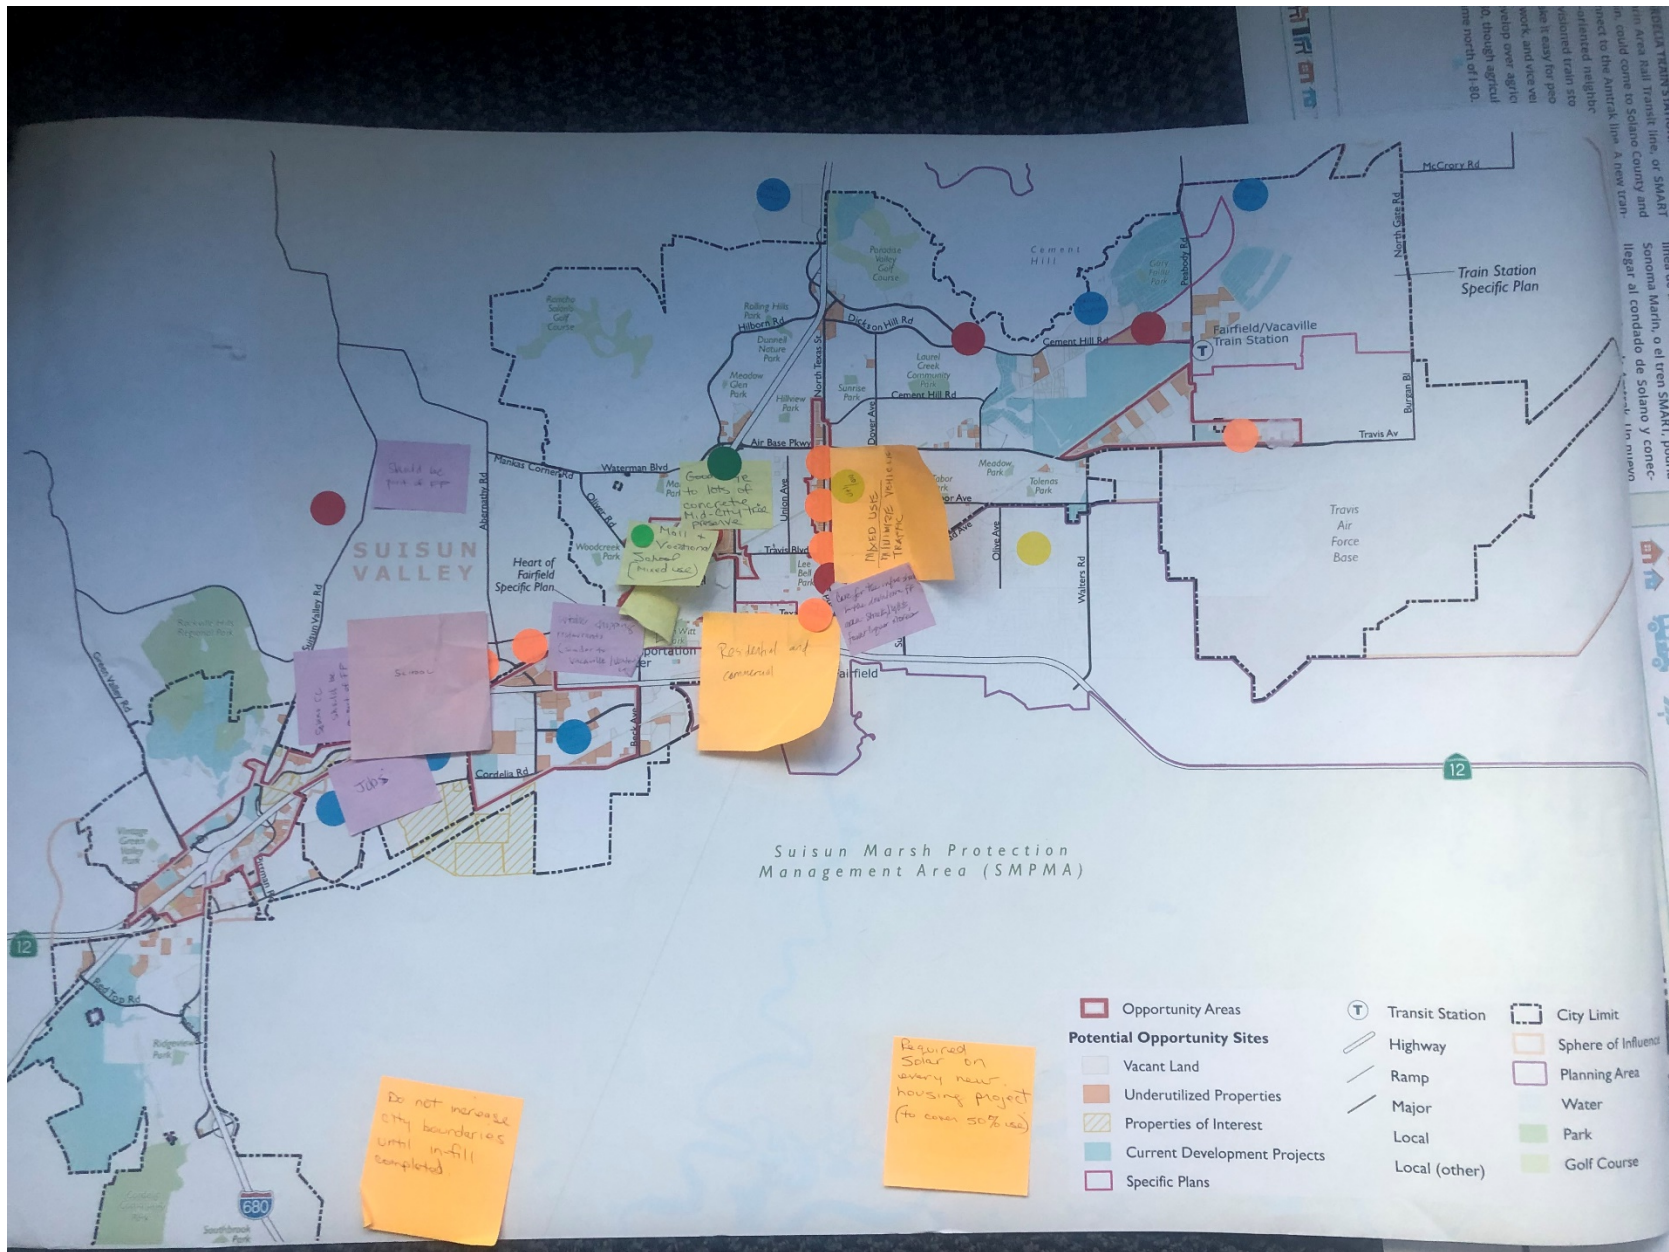

Legend

Residential ^{Specify:}  

Retail  

Office  

Mixed Use  

Industrial  

Parks 

Community Centers 

Other (write in) 

Connection 
(draw in)

...oriented height...
 ...visioned train sto...
 ...it easy for peo...
 ...work, and work ve...
 ...step over agric...
 ...though agricul...
 ...m north of I-80.

...Inna ve...
 ...o el tren SMART...
 ...Sonoma Marin...
 ...legar al condado de Solano y conec...
 ...n el muevo...

Rockville Hills Regional Park

Green Valley Rd

Suisun Valley Rd

Vintage Green Valley Park

train also will connecting to Lower Park?

12

Red Top Rd

MIXED MEDIA HUBS

Ridgeview Park